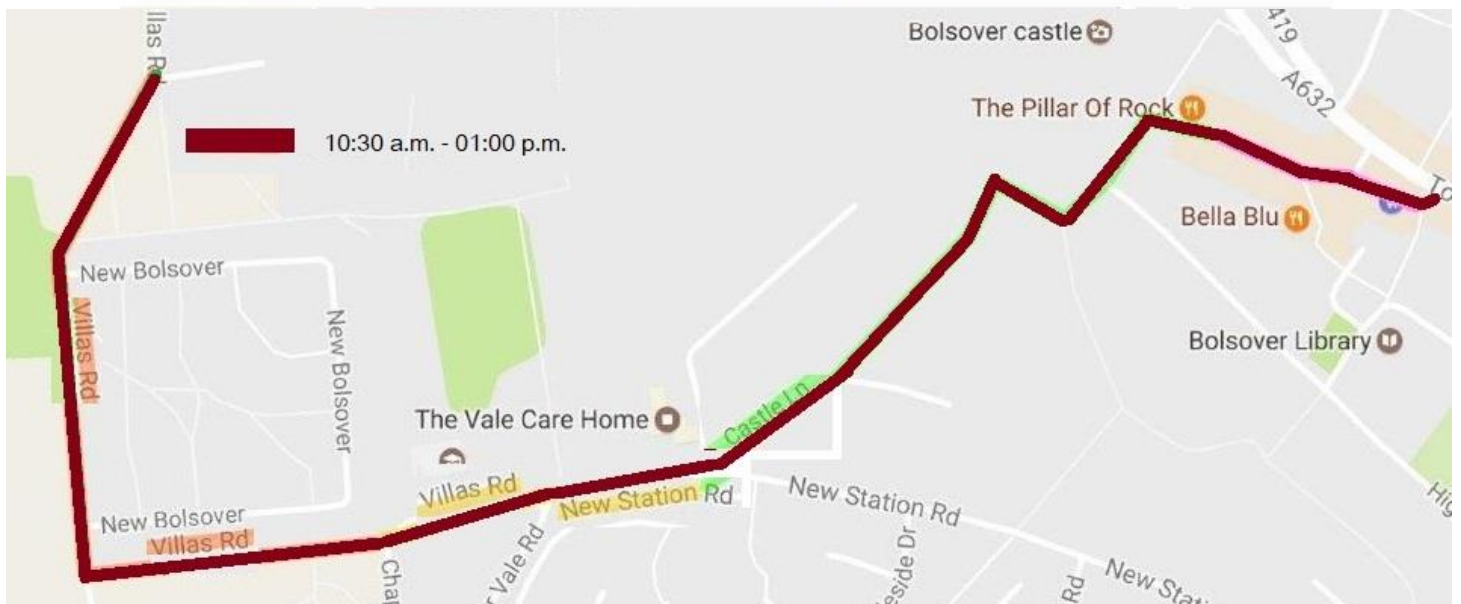

ROAD CLOSURES

Road closures are in place for safety reasons during the 3rd Bolsover Hill Race on Sunday 20th May 2018

Access Carr Vale via Bainbridge Road

Road Closures will be in place between 10:30 am and 1:00 pm